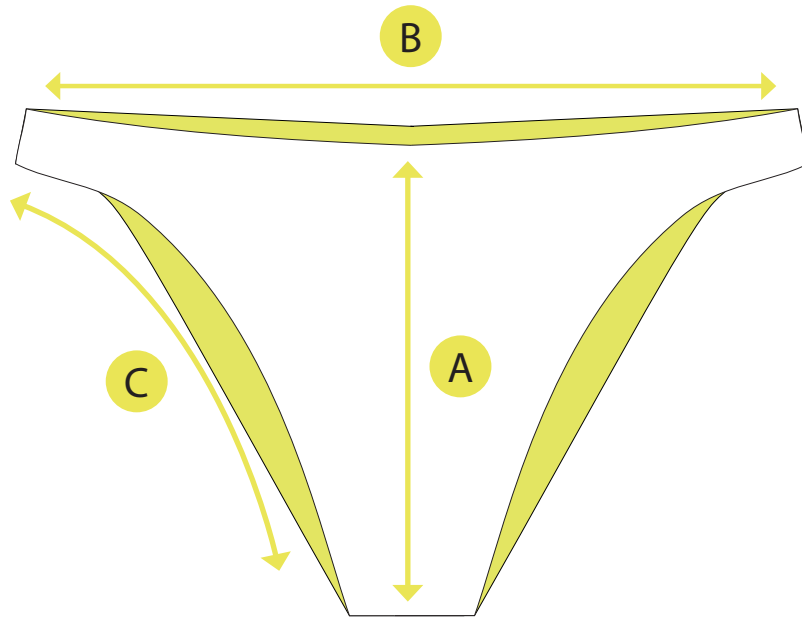

# QUIETEM BOTTOM

size chart

| size | S  | M  | L  | XL |
|------|----|----|----|----|
| A    | 22 | 23 | 24 | 25 |
| B    | 71 | 76 | 78 | 84 |
| C    | 29 | 29 | 31 | 32 |

## MEASURES (cm)

**A** (bikini front length) - from the top to the bottom of the front of the bikini

**B** (hip circumference) - circumference the widest point

**C** (thigh cut length)- diagonal from the upper point to the lowest one

*\*please note that all the measure are taken with the garment laying flat. Please consider that the fabric is very elastic and stretches up to 10-12 cm when worn.*