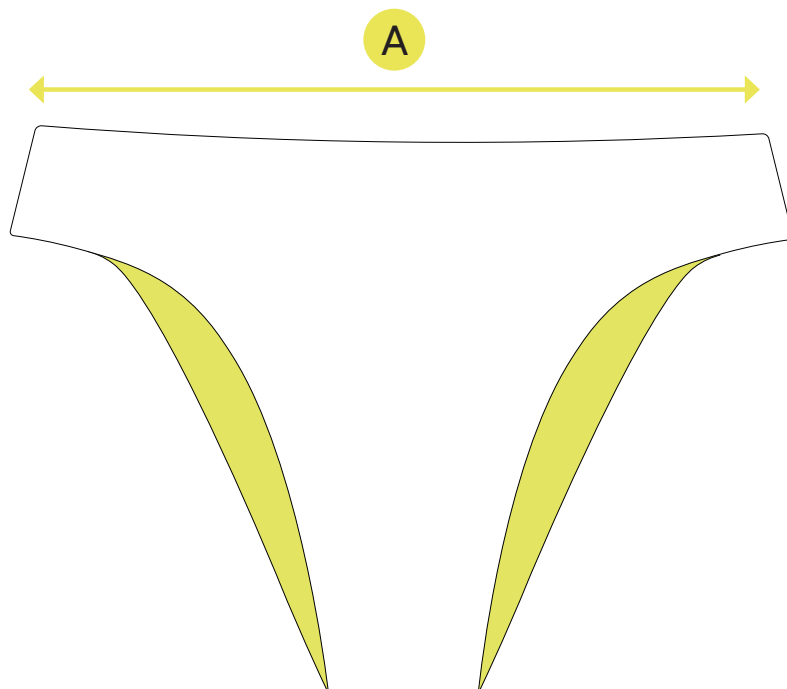

OMNIS BOTTOM

size chart

size	S	M	L	XL
A	60	64	68	72

MEASURES (cm)

A (hip circumference) - circumference the widest point

**please note that all the measure are taken with the garment laying flat. Please consider that the fabric is very elastic and stretches up to 10-12 cm when worn.*