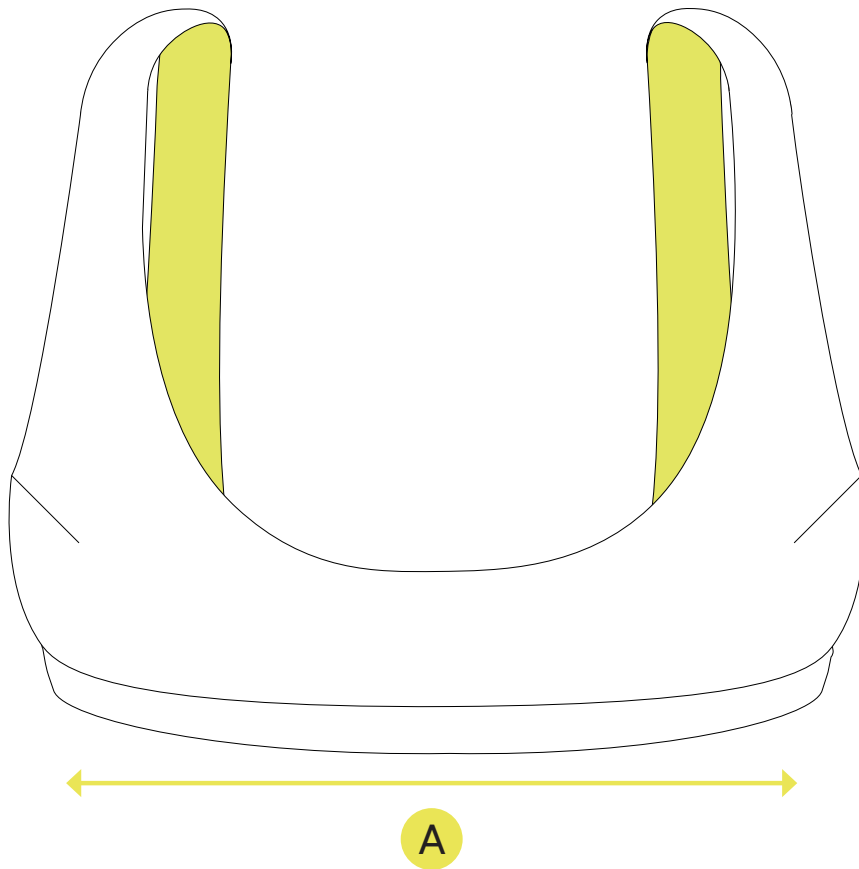

OMNIS TOP

size chart

size	S	M	L	XL
A	66	70	74	78

MEASURES (cm)

A (underbust band circumference) - torso circumference, just under the bust

**please note that all the measure are taken with the garment laying flat. Please consider that the fabric is very elastic and stretches up to 10-12 cm when worn.*